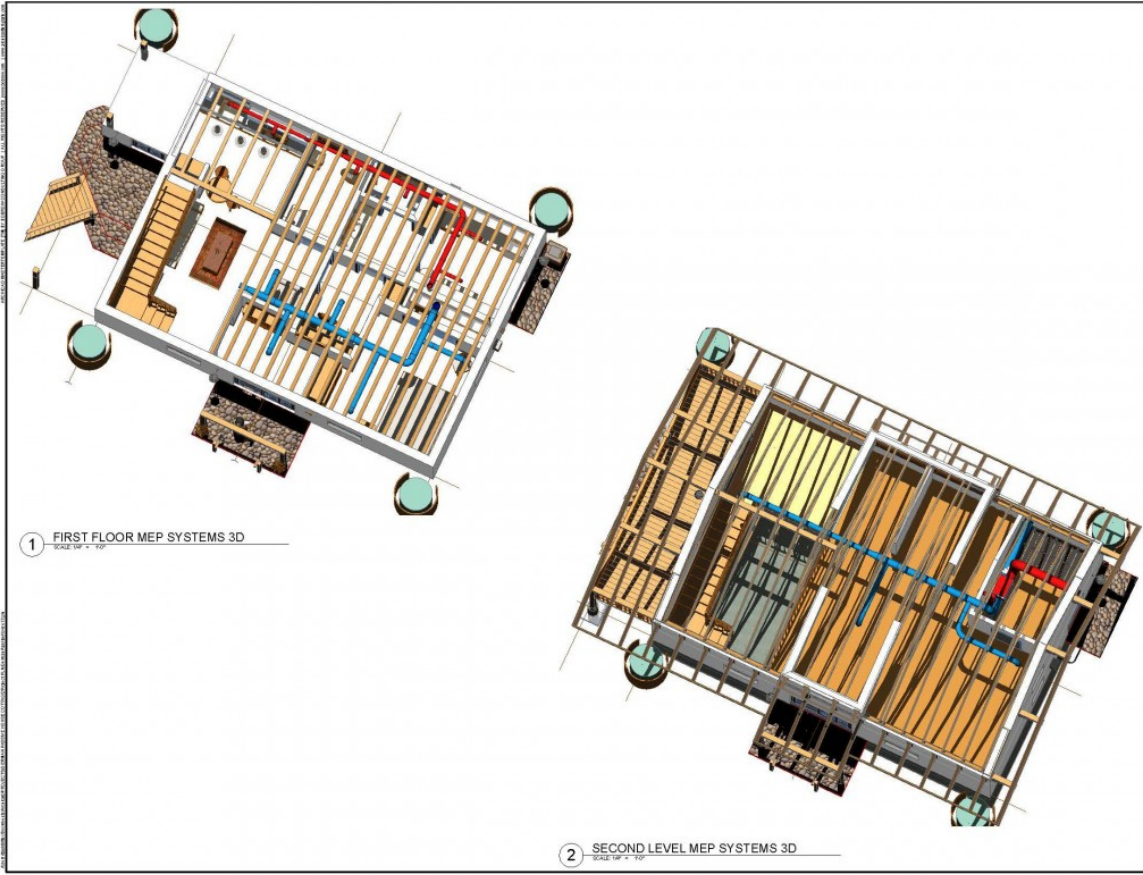

Download from
Dreamstime.com

This watermarked comp image is for previewing purposes only.

ID 2468711

© Milan Surkala | Dreamstime.com

[Archicad 18 For Mac Os X](#)

① FIRST FLOOR MEP SYSTEMS 3D
SCALE 1/8" = 1'-0"

② SECOND LEVEL MEP SYSTEMS 3D
SCALE 1/8" = 1'-0"

Solera Studios
 David J. Bitter - Architect
 290 Georgia Ave. SE
 Atlanta, GA 30312

GERMAN PASSIVE HOUSE COTTAGE
 Debra D. Tucker
 Living Trust

A.17

MEP SYSTEMS 3D

NO.	REVISIONS	DATE

[Archicad 18 For Mac Os X](#)

Download from
Dreamstime.com

This watermarked comp image is for previewing purposes only.

ID 2468711

© Milan Surkala | Dreamstime.com

10 Yosemite - Mac OS X 10 9 Mavericks Notes on older systems - Mac OS X 10 8 Mountain Lion is compatible but not tested by GRAPHISOFT - Mac OS X 10.. Archicad 18 For Mac Os X 10 10Download Archicad 18Archicad 18 Tutorial PdfOperating Systems for ArchiCAD 18Mac OS X 10.