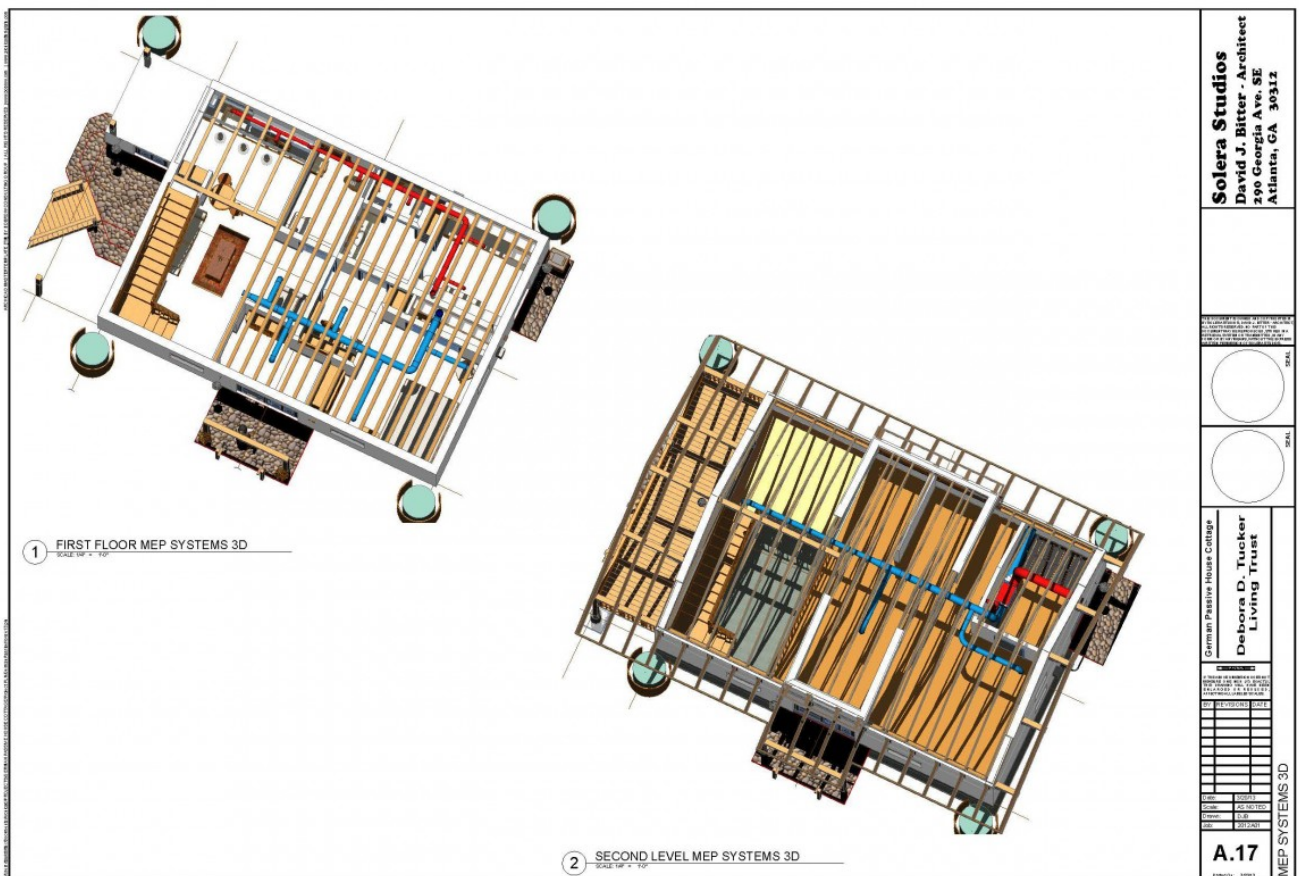

10 Yosemite - Mac OS X 10 9 Mavericks Notes on older systems - Mac OS X 10 8 Mountain Lion is compatible but not tested by GRAPHISOFT - Mac OS X 10.. Archicad 18 For Mac Os X 10 10Download Archicad 18Archicad 18 Tutorial PdfOperating Systems for ArchiCAD 18Mac OS X 10.

1. [archicad](#)
2. [archicad 24 crack](#)
3. [archicad download](#)

ARCHICAD 18 INT for Windows download 1,1GB ARCHICAD 18 INT for Mac OS X download 1,1GB.

archicad

archicad, archicad download, archicad price, archicad tutorial, archicad 24, archicad 23, archicad vs revit, archicad indir, archicad fiyat, archicad render, archicad 22, archicad mac, archicad 24 download, archicad pricing [Gratis Video 99 Cahaya Di Langit Eropa](#)

ArchiCAD 15 also expands the scope of your BIM workflow to provide renovation and refurbishment projects.. 0 compatible graphics card with on board memory of 1024 MB or more is recommended to fully exploit hardware acceleration capabilities. [Manual De Windows Server 2008 R2 Standard Edition Serial Key](#)

[How To Download Lync For Mac](#)